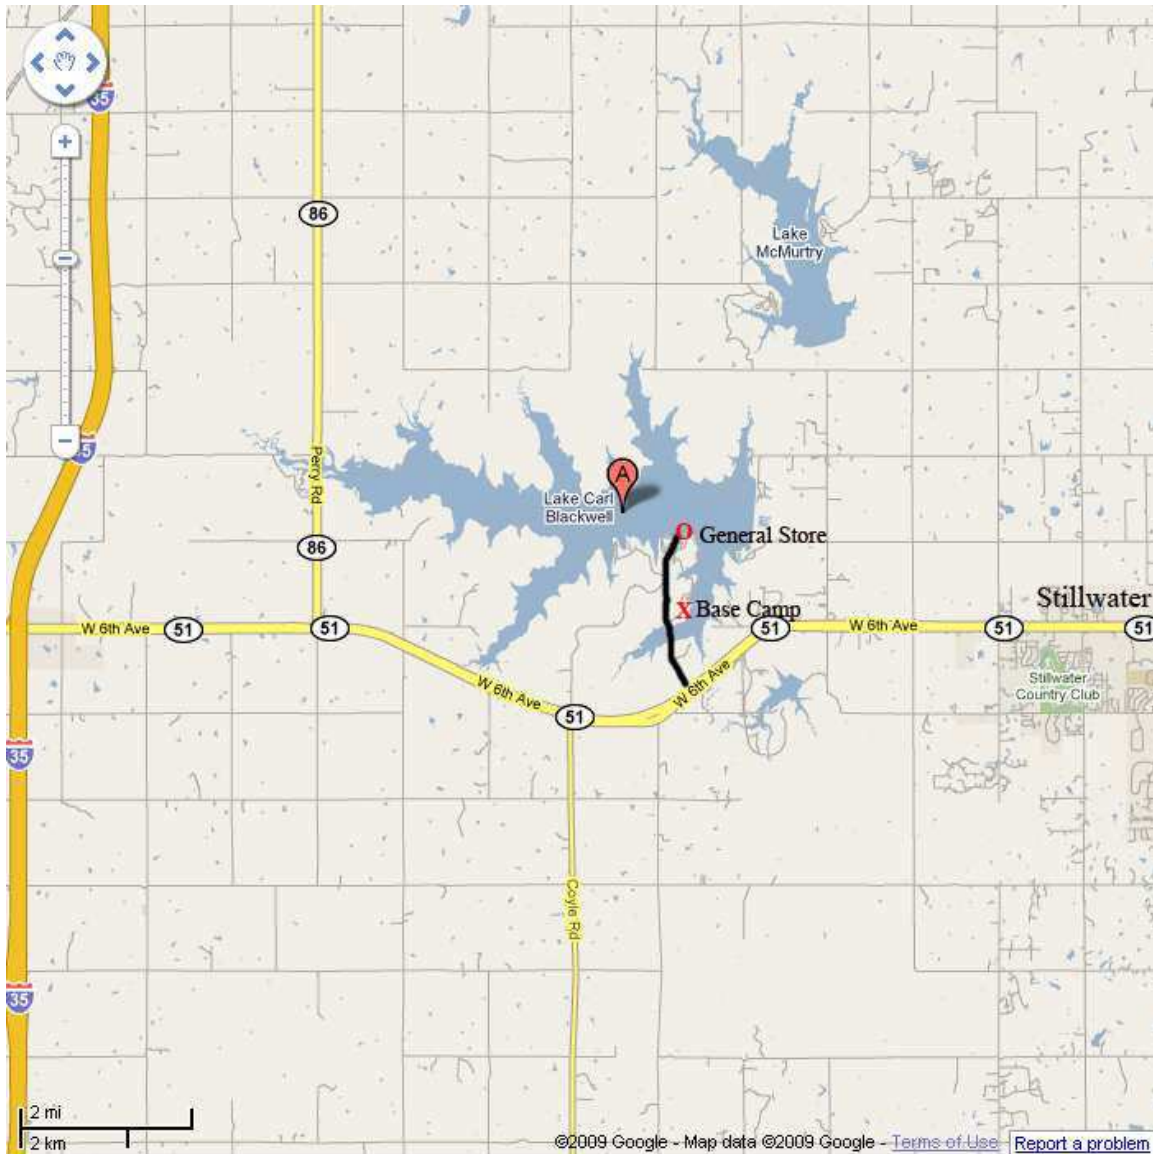

National Distance Championship

October 27-31st, 2009

Lake Carl Blackwell, Stillwater OK

From Hwy 51 turn North on Ok-51C. There is no road sign at this turn. There is a large sign on the north side of the road that says Lake Carl Blackwell. This road is a drive into the park. From Hwy 51, go 1.4 miles north to Base Camp. Camp will be on the right side of the drive.