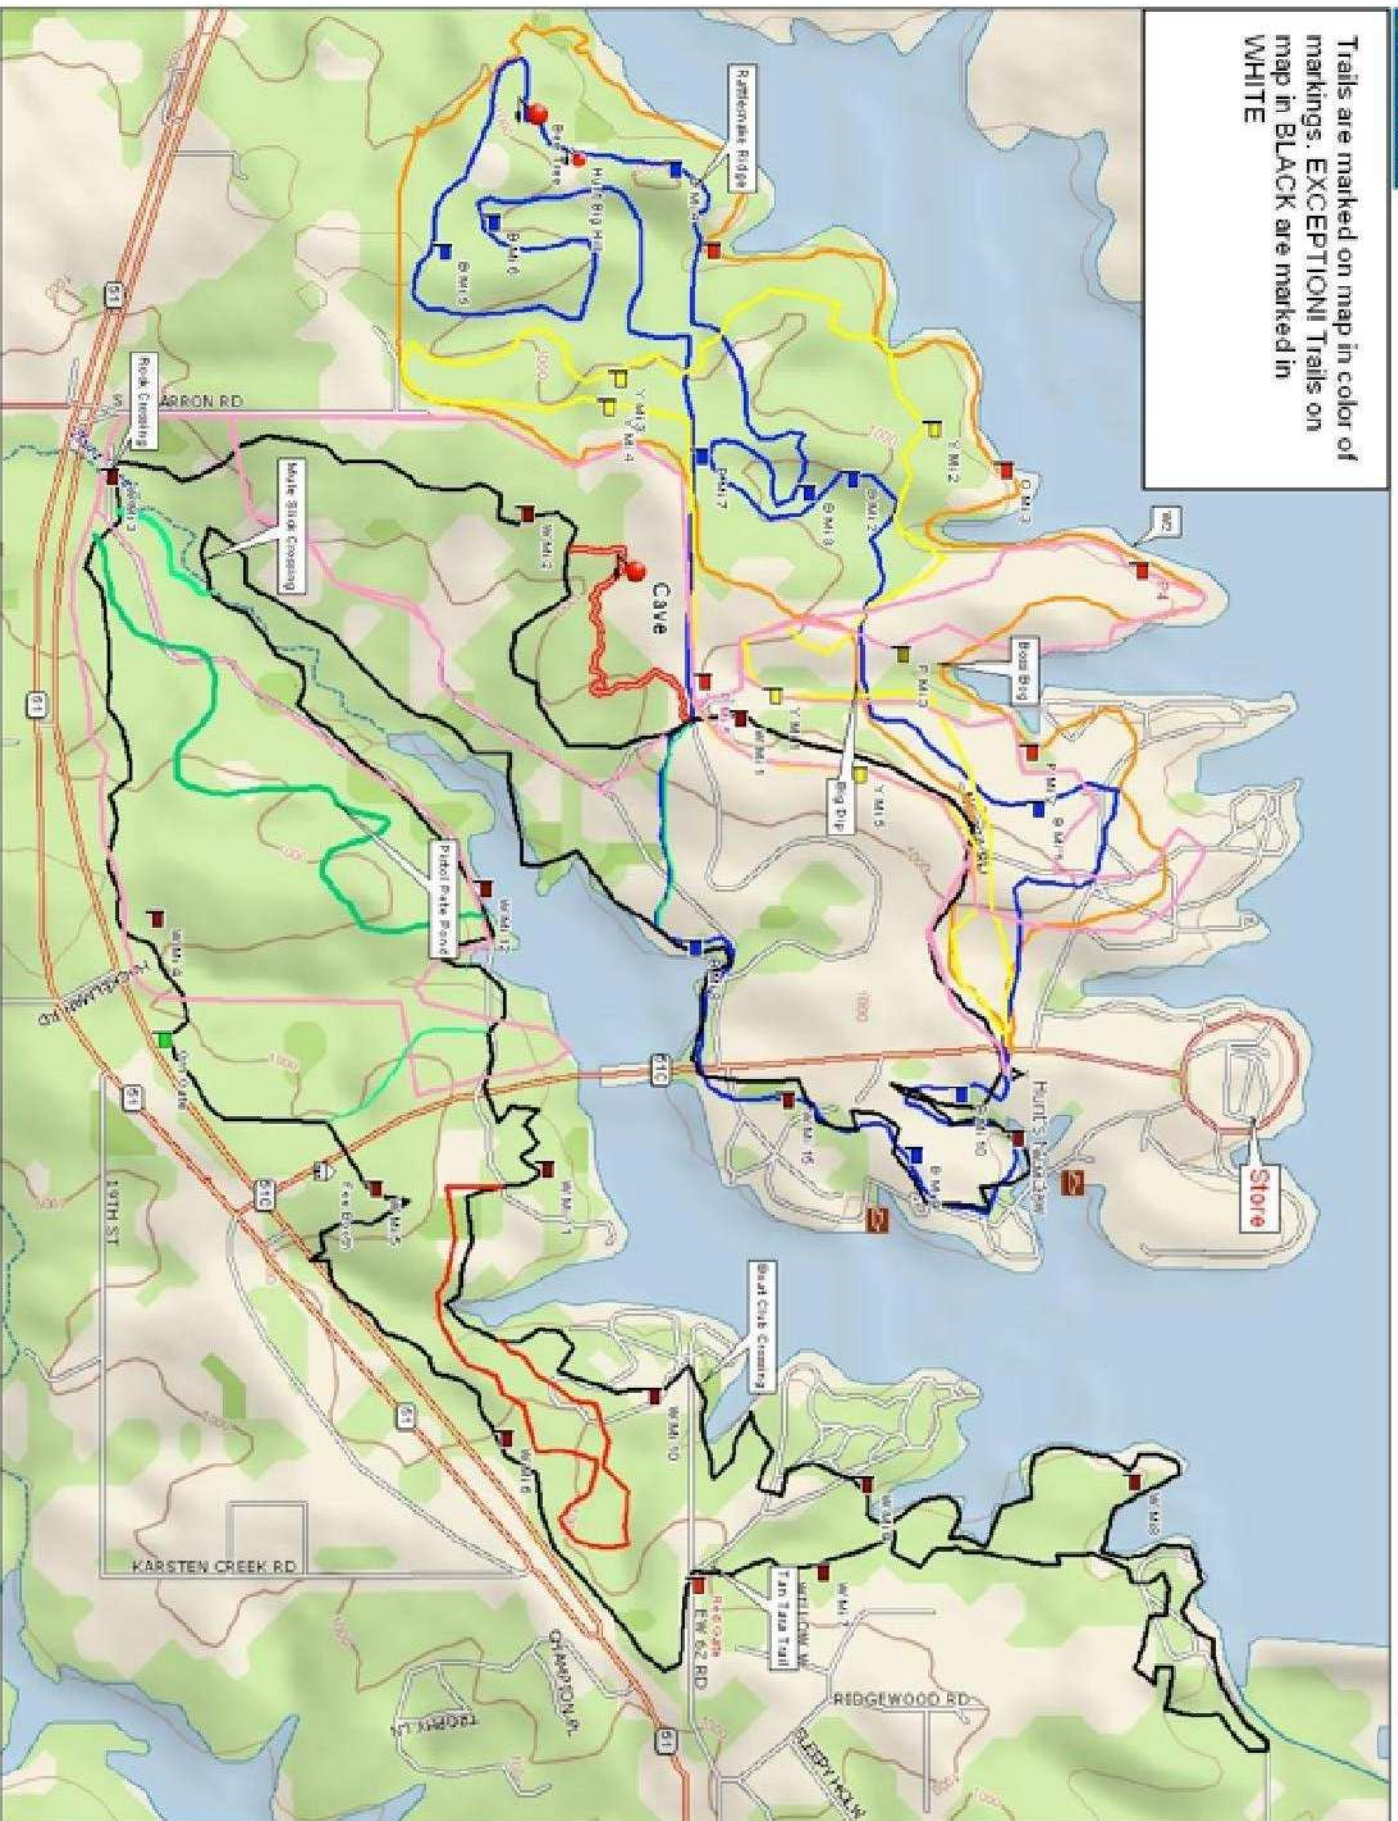

Trails are marked on map in color of markings. EXCEPTION! Trails on map in BLACK are marked in WHITE

Data use subject to license.
© Delorme, Delorme Topo USA® 7.0.
www.delorme.com

MN (4.5° E)

0 600 1200 1800 2400 3000
ft
Data Zoom 13-3