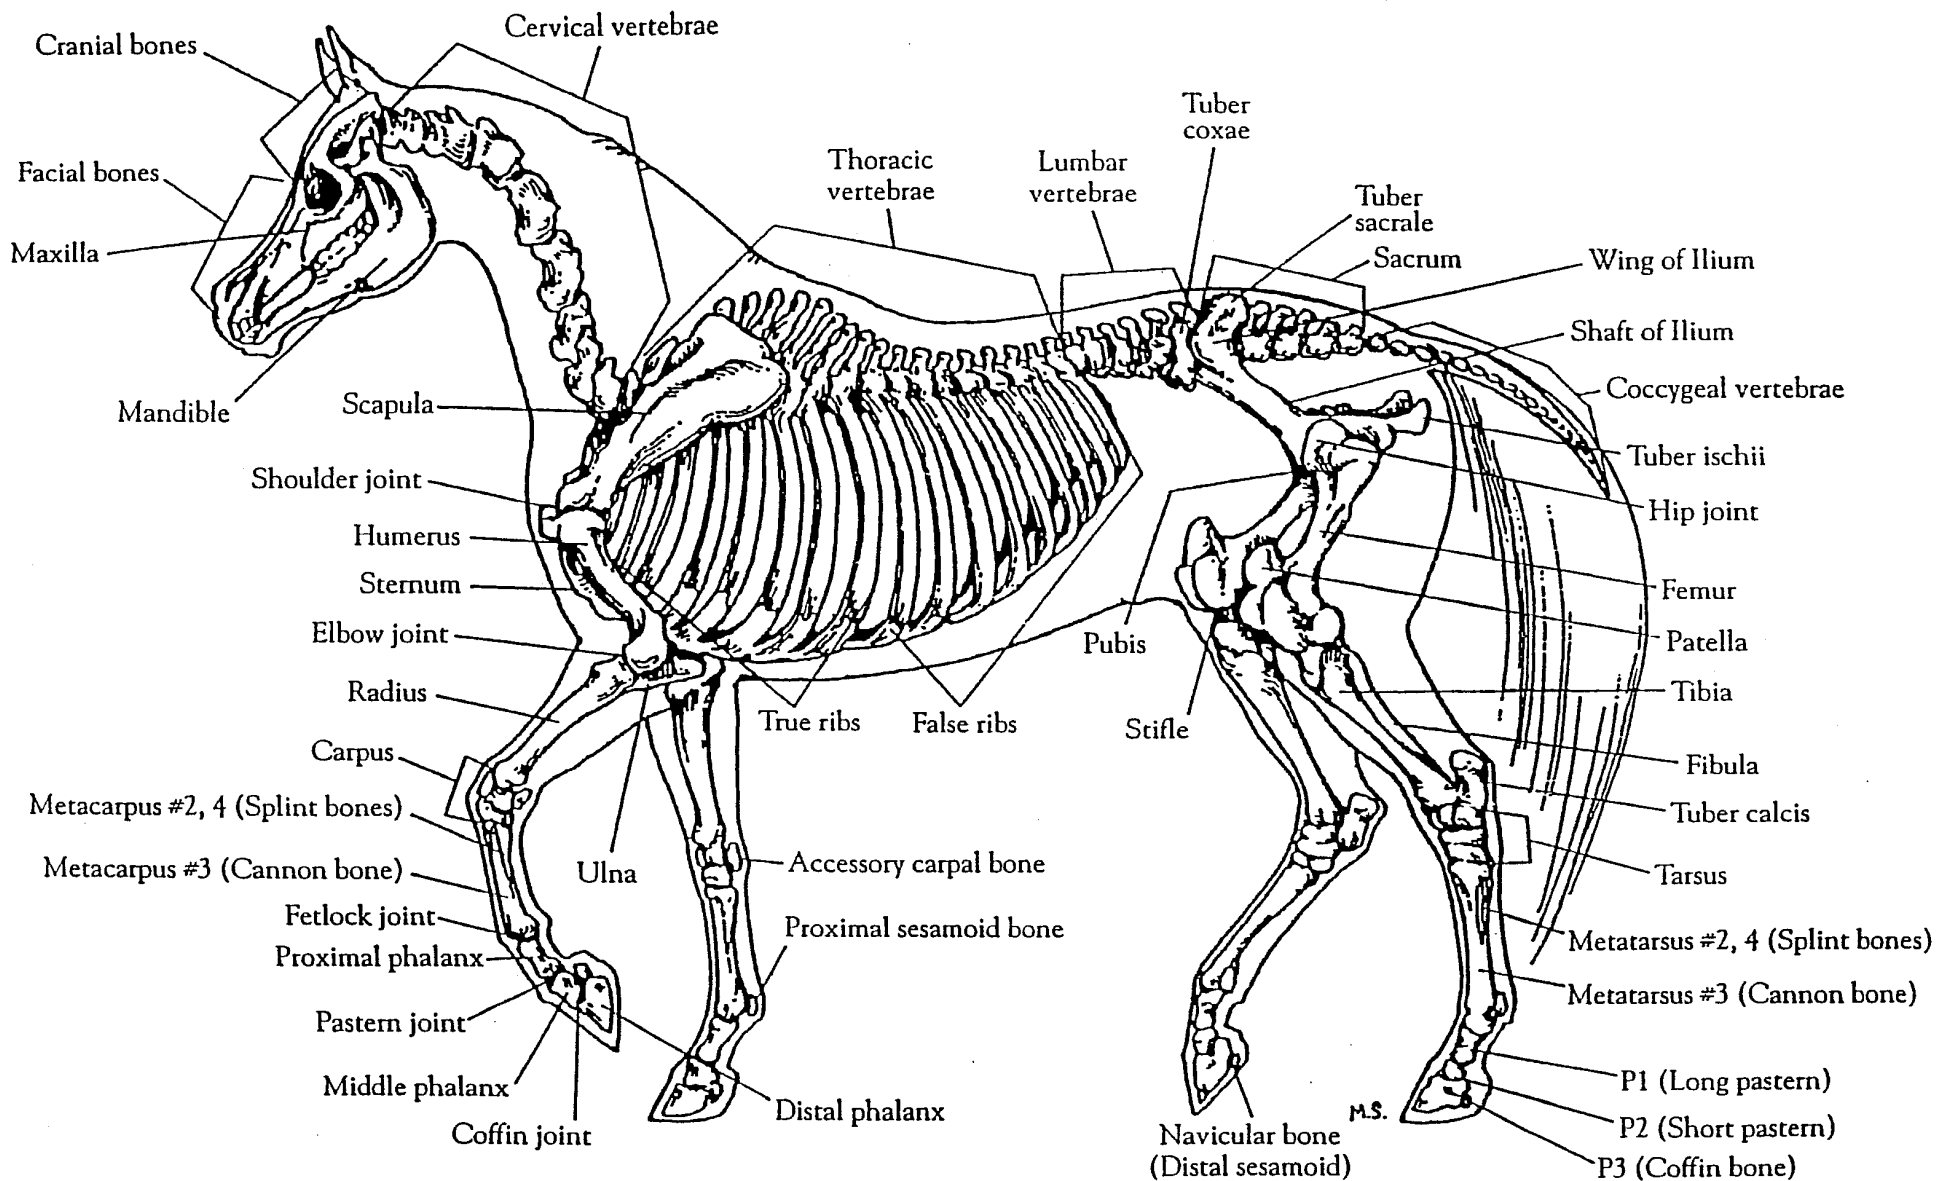

SKELETON OF THE HORSE

ARABIAN HORSE ASSOCIATION
 6030 Greenwood Plaza Blvd Suite 100
 Greenwood Village, CO 80111
 Phone (303) 696-4500
www.ArabianHorses.org

- | | |
|------------------------|----------------------------|
| 1 - Occipital crest | 27 - Pastern |
| 2 - Ear | 28 - Coronet |
| 3 - Forelock | 29 - Hoof |
| 4 - Forehead | 30 - Withers |
| 5 - Eye | 31 - Back |
| 6 - Bridge of Nose | 32 - Ribs |
| 7 - Nostril | 33 - Elbow |
| 8 - Muzzle | 34 - Belly |
| 9 - Lower lip | 35 - Flank |
| 10 - Chin | 36 - Coupling |
| 11 - Chin groove | 37 - Loin |
| 12 - Branches of jaw | 38 - Point of hip |
| 13 - Jowl or cheek | 39 - Croup |
| 14 - Poll | 40 - Dock |
| 15 - Crest | 41 - Hindquarters |
| 16 - Neck | 42 - Point of buttock |
| 17 - Throatlatch | 43 - Stifle |
| 18 - Jugular groove | 44 - Gaskin |
| 19 - Point of shoulder | 45 - Hock |
| 20 - Chest | 46 - Suspensory ligament |
| 21 - Shoulder | 47 - Flexor tendon |
| 22 - Upper arm | 48 - Fetlock |
| 23 - Forearm | 49 - Chestnut or callosity |
| 24 - Knee | 50 - Trapezium |
| 25 - Cannon | 51 - Tail |
| 26 - Fetlock joint | |